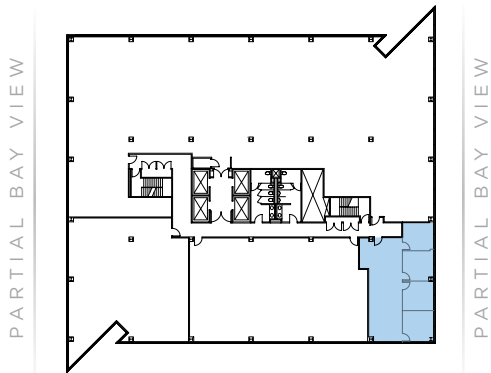

ONE BAY

AVAILABLE

Suite 950 ±1,545 RSF

- 4 Private Offices
- Open Workplace
- Top Floor Unit

BAY VIEW

MONTARA MOUNTAIN VIEW

MONTARA MOUNTAIN VIEW