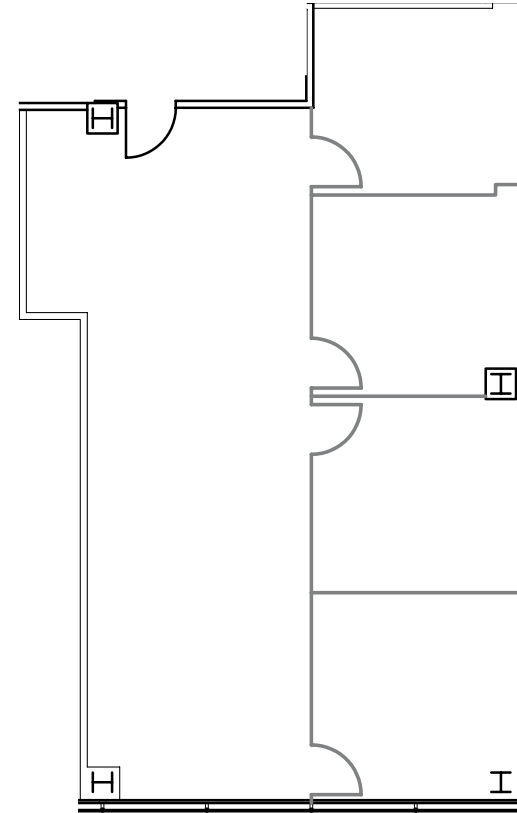

ONE BAY

AVAILABLE

Suite 950 ±1,545 RSF

- 4 Private Offices
- Open Workplace
- Top Floor Unit

BAY VIEW

MONTARA MOUNTAIN VIEW

MONTARA MOUNTAIN VIEW