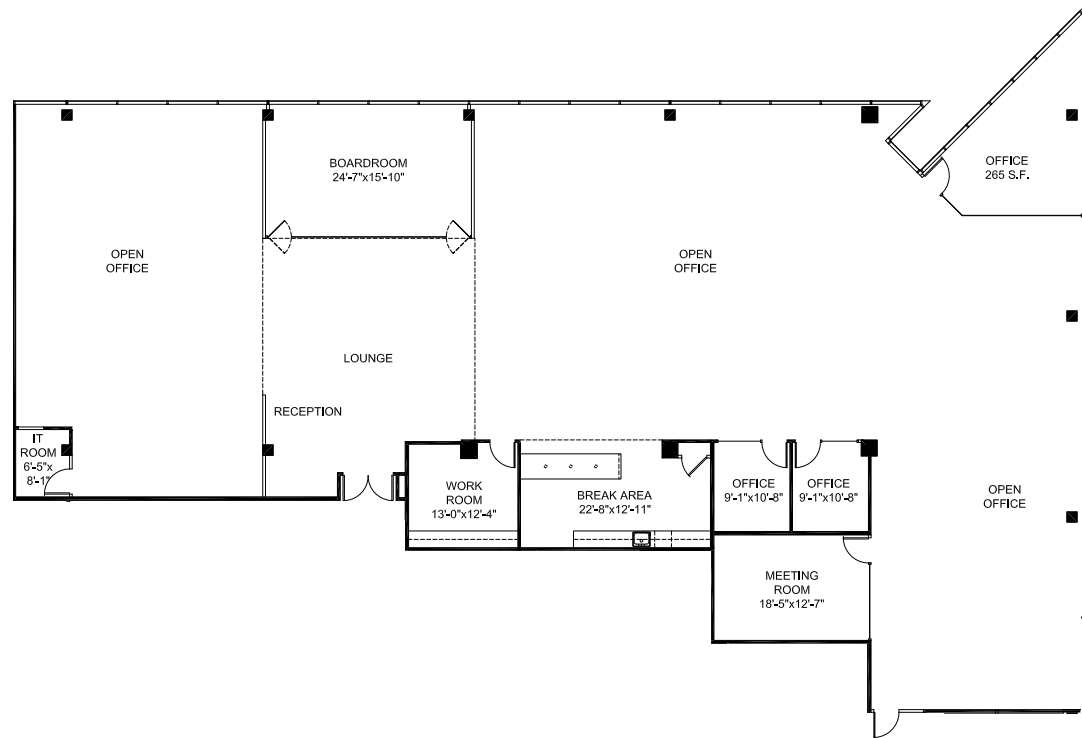

ONE BAY

NEW SPEC SUITE

Suite 825 ±9,099 RSF

- 3 Private Offices
- 2 Conference Rooms
- Break Area
- IT Room
- Work Room
- Open Workplace

360° [CLICK HERE FOR VIRTUAL TOUR](#)

BAY VIEW

BAY VIEW

MONTARA MOUNTAIN VIEW

PARTIAL BAY VIEW

PARTIAL BAY VIEW

PARTIAL BAY VIEW