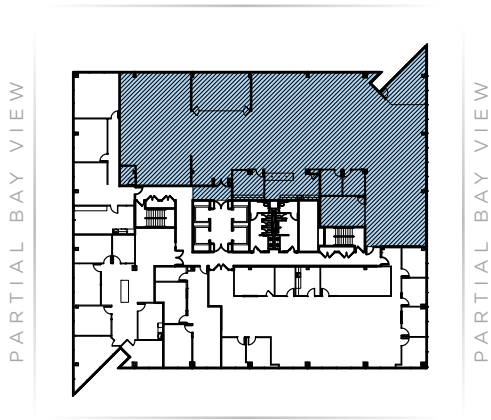

ONE BAY

NEW SPEC SUITE

Suite 825 ±9,099 RSF

- 3 Private Offices
- 2 Conference Rooms
- Break Area
- IT Room
- Work Room
- Open Workplace

360° [CLICK HERE FOR VIRTUAL TOUR](#)

BAY VIEW

BAY VIEW

MONTARA MOUNTAIN VIEW

PARTIAL BAY VIEW

PARTIAL BAY VIEW

PARTIAL BAY VIEW