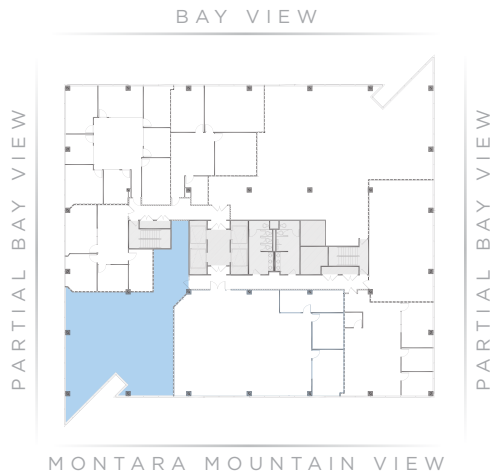

ONE BAY

Suite 690 ±2,759 RSF

- Bay Views of Downtown San Francisco
- Break Room
- Server/Storage Closet
- Open Workplace
- Spec Suite Complete

NEW SPEC SUITE

360° [CLICK HERE FOR VIRTUAL TOUR](#)