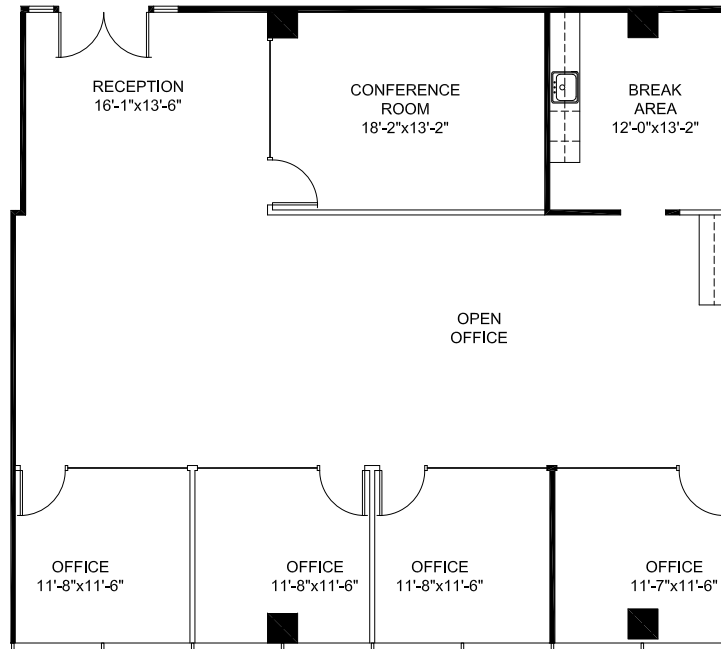

ONE BAY

NEW SPEC SUITE

Suite 480 ±2,509 RSF

- 4 Private Offices
- Conference Room
- Break Area
- Open Workplace

360° [CLICK HERE FOR VIRTUAL TOUR](#)

MONTARA MOUNTAIN VIEW

BAY VIEW

MONTARA MOUNTAIN VIEW