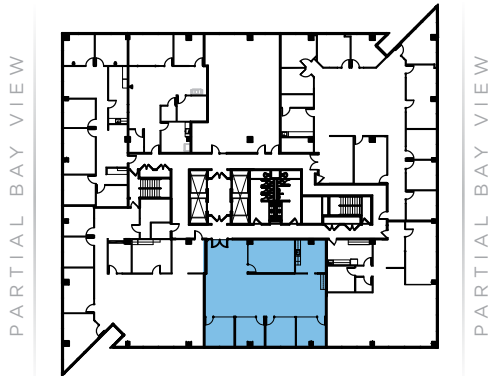

ONE BAY

NEW SPEC SUITE

Suite 480 ±2,509 RSF

- 4 Private Offices
- Conference Room
- Break Area
- Open Workplace

360° [CLICK HERE FOR VIRTUAL TOUR](#)

MONTARA MOUNTAIN VIEW

BAY VIEW

MONTARA MOUNTAIN VIEW