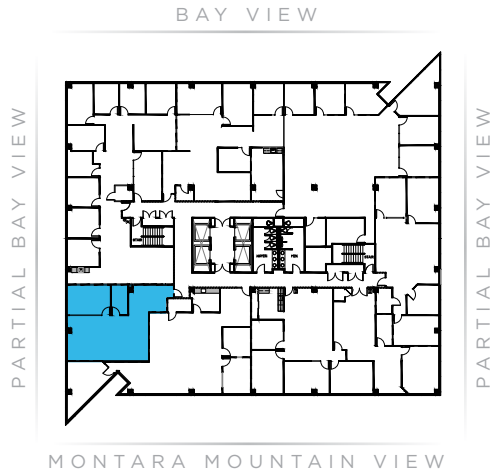

ONE BAY

AVAILABLE

Suite 385 ±1,685 RSF

- Private Office
- Storage/Server Room
- Open Workplace

PARTIAL BAY VIEW