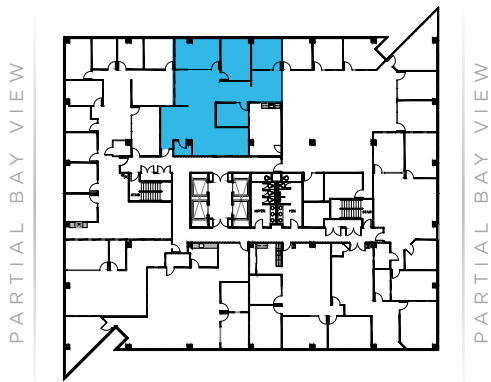

ONE BAY

AVAILABLE

Suite 345 ±2,172 RSF

- Spectacular Bay Views
- 2 Private Offices
- 2 Conference Rooms
- Storage/Server Room
- Open Workplace

BAY VIEW

MONTARA MOUNTAIN VIEW

BAY VIEW