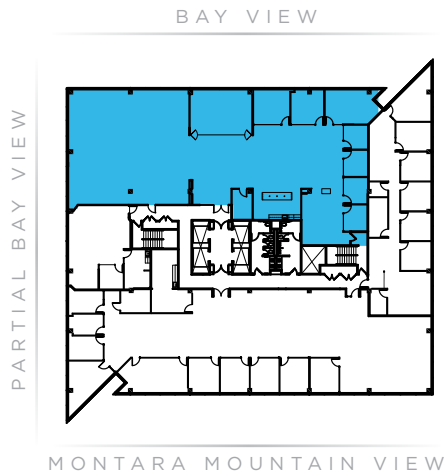

ONE BAY

NEW SPEC SUITE

Suite 205 ±8,001 RSF

- 6 Private Offices
- 2 Conference Rooms
- Break Area
- IT Room
- Open Workplace

*Can be combined with Suite 215 for up to ±10,911 SF

360° [CLICK HERE FOR VIRTUAL TOUR](#)

PARTIAL BAY VIEW

BAY VIEW